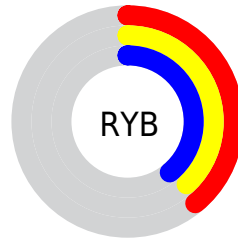

# Details

The XYZ color **11.7654, 12.2889, 13.5563** is a dark color, and the websafe version is hex **666666**. A complement of this color would be **11.7040, 12.4026, 13.3330**, and the grayscale version is **11.7120, 12.3219, 13.4186**.

A 20% lighter version of the original color is **28.8301, 30.1809, 33.1602**, and **3.3388, 3.4699, 3.8619** is the 20% darker color. If you saturate the color by 10%, you get **10.8955, 10.5496, 13.2666**, and if you desaturate by 10%, it is **12.7506, 14.2584, 13.8847**.

# Distribution

Red (39%)

Green (38%)

Blue (39%)

Red (39%)

Yellow (38%)

Blue (39%)

Cyan (0%)