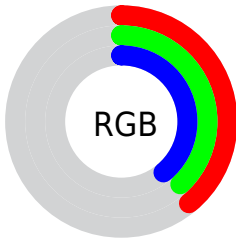

Distribution

Red (39%)

Green (38%)

Blue (39%)