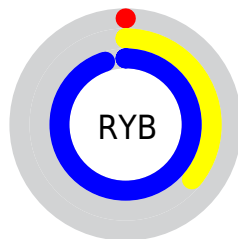

- Red (0%)
- Yellow (36%)
- Blue (95%)