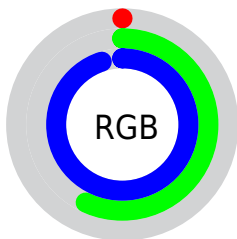

Distribution

- Red (0%)
- Green (57%)
- Blue (95%)