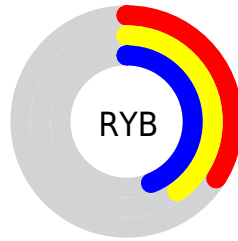

- Red (34%)
- Yellow (40%)
- Blue (44%)