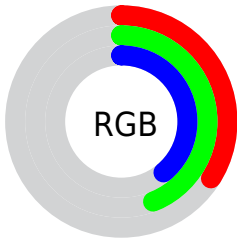

Distribution

- Red (34%)
- Green (44%)
- Blue (39%)