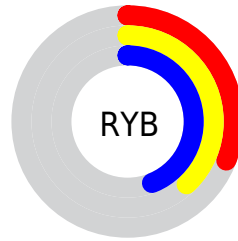

A 20% lighter version of the original color is **29.0030, 33.9054, 39.1982**, and **3.3578, 4.3490, 5.3651** is the 20% darker color. If you saturate the color by 10%, you get **11.0111, 13.9574, 16.6666**, and if you desaturate by 10%, it is **12.9815, 14.9644, 17.1570**.

# Distribution

Red (31%)

Green (44%)

Blue (43%)

Red (31%)

Yellow (38%)

Blue (44%)

Cyan (29%)