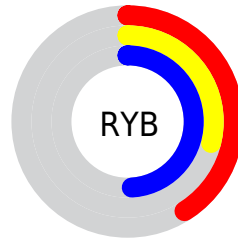

# Details

The XYZ color **11.9126, 9.3561, 20.2468** is a dark color, and the websafe version is hex **663366**. A complement of this color would be **12.9582, 17.2371, 9.1231**, and the grayscale version is **9.4516, 9.9438, 10.8289**.

A 20% lighter version of the original color is **28.9234, 24.5083, 44.8011**, and **3.3403, 2.2275, 6.9105** is the 20% darker color. If you saturate the color by 10%, you get **10.6268, 7.5833, 19.9725**, and if you desaturate by 10%, it is **13.3929, 11.4719, 20.5773**.

# Distribution

Red (41%)

Green (29%)

Blue (49%)

Red (41%)

Yellow (29%)

Blue (49%)

Cyan (15%)