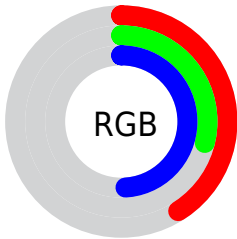

Distribution

Red (41%)

Green (29%)

Blue (49%)