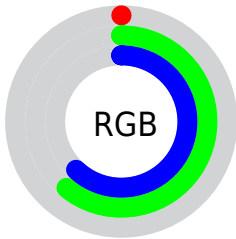

Distribution

Red (0%)

Green (61%)

Blue (62%)