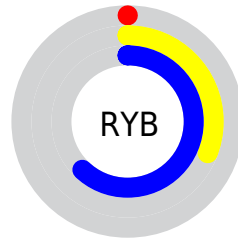

A 20% lighter version of the original color is **39.8455, 53.7189, 71.8870**, and **7.6571, 10.9833, 15.9038** is the 20% darker color. If you saturate the color by 10%, you get **18.1468, 26.2807, 36.9176**, and if you desaturate by 10%, it is **18.4098, 26.4912, 36.9444**.

# Distribution

Red (0%)

Green (61%)

Blue (62%)

Red (0%)

Yellow (31%)

Blue (62%)

Cyan (100%)