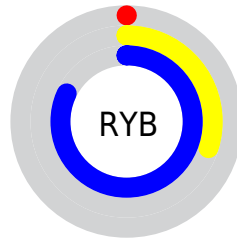

- Red (0%)
- Yellow (30%)
- Blue (82%)