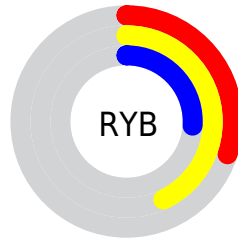

- Red (30%)
- Yellow (43%)
- Blue (26%)