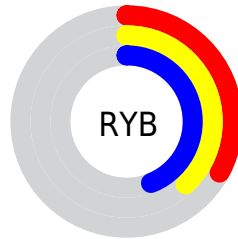

- Red (33%)
- Yellow (38%)
- Blue (44%)