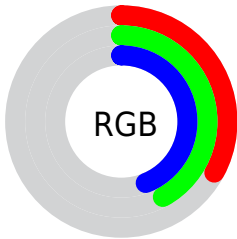

Distribution

- Red (33%)
- Green (42%)
- Blue (44%)