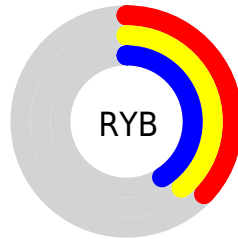

- Red (37%)
- Yellow (39%)
- Blue (41%)