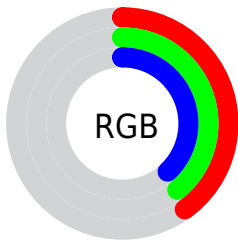

Distribution

Red (40%)

Green (39%)

Blue (38%)