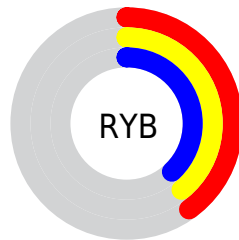

Details

The XYZ color **12.0333, 12.5722, 13.3477** is a dark color, and the websafe version is hex **666666**. A complement of this color would be **11.9432, 12.6506, 14.1245**, and the grayscale version is **11.9838, 12.6079, 13.7300**.

A 20% lighter version of the original color is **29.2801, 30.6580, 32.8081**, and **3.4143, 3.5784, 3.7596** is the 20% darker color. If you saturate the color by 10%, you get **10.9752, 11.1716, 10.7888**, and if you desaturate by 10%, it is **13.2054, 14.1043, 16.2419**.

Distribution

Red (40%)

Green (39%)

Blue (38%)

Red (40%)

Yellow (39%)

Blue (38%)

Cyan (0%)