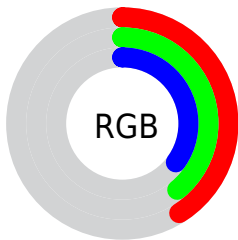

Distribution

- Red (41%)
- Green (39%)
- Blue (35%)