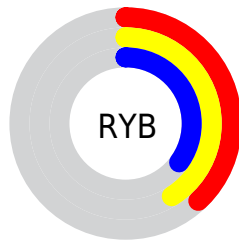

- Red (38%)
- Yellow (41%)
- Blue (35%)