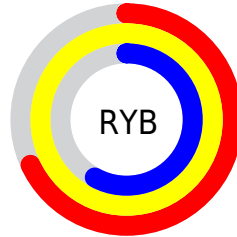

- Red (68%)
- Yellow (100%)
- Blue (58%)