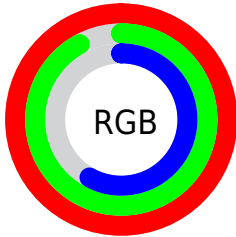

Distribution

- Red (100%)
- Green (92%)
- Blue (58%)