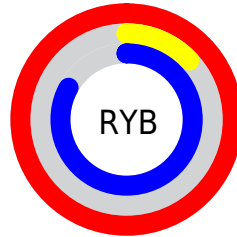

Red (100%)

Yellow (13%)

Blue (83%)