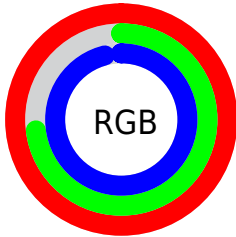

Distribution

Red (100%)

Green (73%)

Blue (96%)