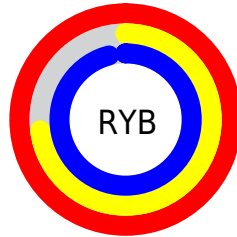

Details

The XYZ color **75.2803, 62.9704, 94.5730** is a light color, and the websafe version is hex **FFCCFF**. A complement of this color would be **65.9755, 85.9456, 65.3393**, and the grayscale version is **63.3746, 66.6750, 72.6091**.

A 20% lighter version of the original color is **91.3406, 92.5812, 107.6635**, and **40.4625, 32.0470, 52.1972** is the 20% darker color. If you saturate the color by 10%, you get **69.8216, 52.9465, 89.9983**, and if you desaturate by 10%, it is **81.7118, 74.9210, 99.5292**.

Distribution

Red (100%)

Green (73%)

Blue (96%)

Red (100%)

Yellow (73%)

Blue (96%)

Cyan (0%)