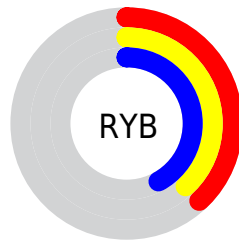

# Details

The XYZ color **11.9513, 12.3383, 15.6615** is a dark color, and the websafe version is hex **666666**. A complement of this color would be **13.3751, 14.2968, 13.3641**, and the grayscale version is **11.7821, 12.3957, 13.4989**.

A 20% lighter version of the original color is **29.1317, 30.2594, 36.6530**, and **3.4088, 3.4860, 4.7682** is the 20% darker color. If you saturate the color by 10%, you get **10.0399, 10.0953, 15.3295**, and if you desaturate by 10%, it is **14.1256, 14.8784, 16.0374**.

# Distribution

Red (38%)

Green (38%)

Blue (42%)

Red (38%)

Yellow (38%)

Blue (42%)

Cyan (9%)