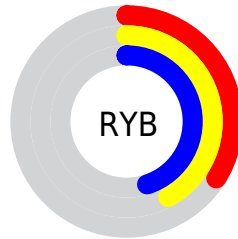

Details

The XYZ color **12.0127, 14.8761, 13.5475** is a dark color, and the websafe version is hex **336666**. A complement of this color would be **12.7159, 11.2126, 14.3265**, and the grayscale version is **13.0863, 13.7678, 14.9931**.

A 20% lighter version of the original color is **29.1349, 34.6448, 33.1685**, and **3.4208, 4.5866, 3.8370** is the 20% darker color. If you saturate the color by 10%, you get **10.7369, 14.2545, 11.8761**, and if you desaturate by 10%, it is **13.4849, 15.5965, 15.3758**.

Distribution

Red (34%)

Green (45%)

Blue (38%)

Red (34%)

Yellow (42%)

Blue (45%)

Cyan (25%)