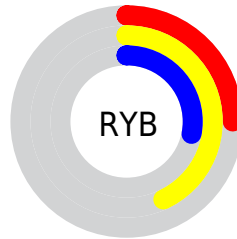

Details

The XYZ color **12.0163, 14.2025, 7.1091** is a dark color, and the websafe version is hex **666633**. A complement of this color would be **7.2497, 6.2247, 15.2882**, and the grayscale version is **12.7239, 13.3865, 14.5779**.

A 20% lighter version of the original color is **29.1256, 33.3251, 20.8169**, and **3.4335, 4.3116, 1.3607** is the 20% darker color. If you saturate the color by 10%, you get **11.5616, 14.0016, 5.5957**, and if you desaturate by 10%, it is **12.5357, 14.4306, 8.9443**.

Distribution

 Red (40%)

 Green (43%)

 Blue (25%)

 Red (25%)

 Yellow (43%)

 Blue (28%)

 Cyan (6%)