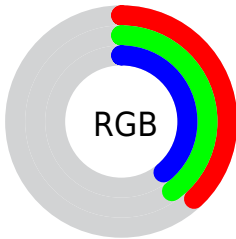

Distribution

- Red (38%)
- Green (40%)
- Blue (39%)