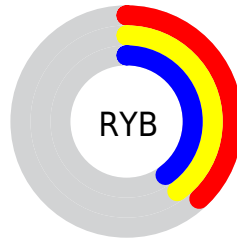

- Red (38%)
- Yellow (40%)
- Blue (40%)