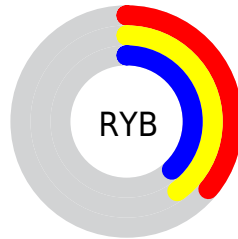

- Red (36%)
- Yellow (40%)
- Blue (38%)