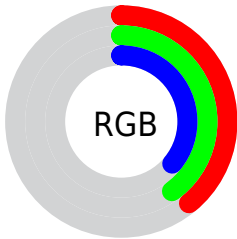

Distribution

- Red (39%)
- Green (40%)
- Blue (36%)