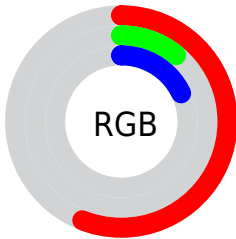

Distribution

- Red (56%)
- Green (11%)
- Blue (18%)