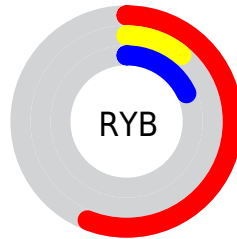

- Red (56%)
- Yellow (11%)
- Blue (18%)