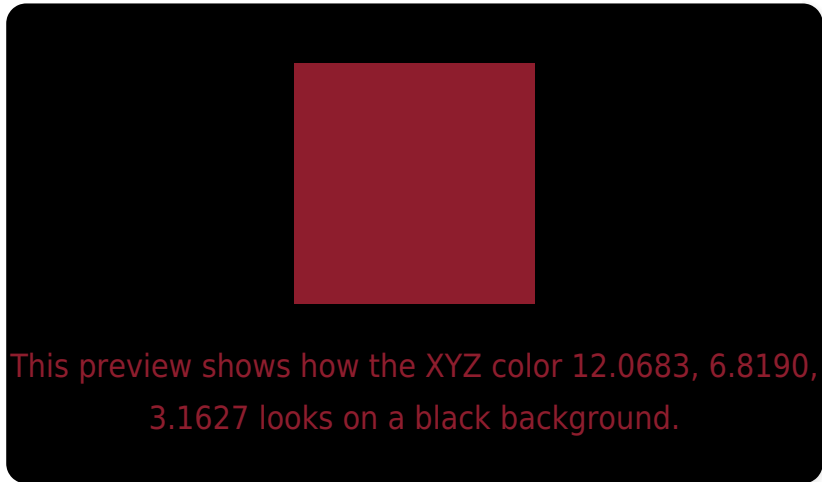

## White Background

This preview shows how the XYZ color 12.0683, 6.8190, 3.1627 looks on a white background.

# Black Background