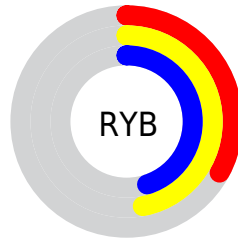

Details

The XYZ color **11.9959, 15.7966, 10.6004** is a dark color, and the websafe version is hex **336633**. A complement of this color would be **13.6261, 11.2319, 18.9034**, and the grayscale version is **13.4655, 14.1668, 15.4276**.

A 20% lighter version of the original color is **29.1131, 36.1376, 27.6311**, and **3.3767, 4.9516, 2.6115** is the 20% darker color. If you saturate the color by 10%, you get **10.6465, 15.1500, 8.3413**, and if you desaturate by 10%, it is **13.5783, 16.5551, 13.2828**.

Distribution

Red (34%)

Green (47%)

Blue (33%)

Red (33%)

Yellow (47%)

Blue (45%)

Cyan (28%)