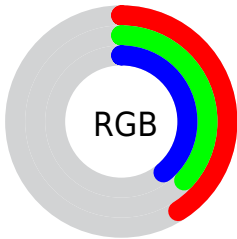

Distribution

- Red (41%)
- Green (37%)
- Blue (39%)