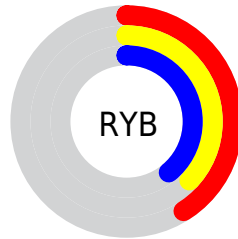

- Red (41%)
- Yellow (37%)
- Blue (39%)