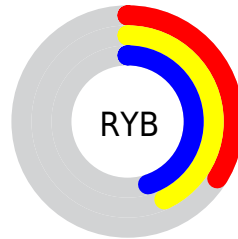

## Conversions Part 2

<b>Format</b>	<b>Color</b>
<b>R<sub>YB</sub></b>	87, 110, 115
Decimal	5731165
CIE <sub>Lab</sub>	45.74, -15.03, 8.91
CIE <sub>LCh</sub>	46, 17.474, 149.358
Yxy	15.0780, 0.3028, 0.3794
Android (android.graphics.Color)	4283921245 (0xFF57735D)
YUV	104.1200, -5.4822, -15.0142
Hunter-Lab	38.8304, -12.6202, 7.8937

A 20% lighter version of the original color is **29.0932, 34.9390, 31.1971**, and **3.4347, 4.6910, 3.4137** is the 20% darker color. If you saturate the color by 10%, you get **10.6708, 14.4177, 10.6009**, and if you desaturate by 10%, it is **13.6224, 15.8467, 14.9208**.

# Distribution

Red (34%)

Green (45%)

Blue (36%)

Red (34%)

Yellow (43%)

Blue (45%)

Cyan (24%)