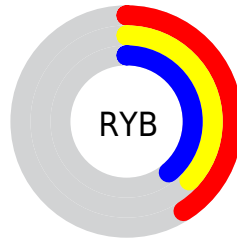

- Red (41%)
- Yellow (37%)
- Blue (39%)