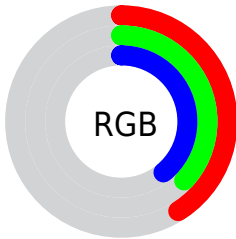

Distribution

- Red (41%)
- Green (37%)
- Blue (39%)