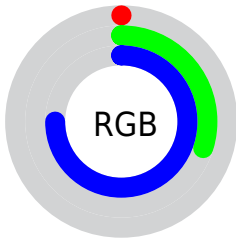

Distribution

- Red (0%)
- Green (30%)
- Blue (75%)