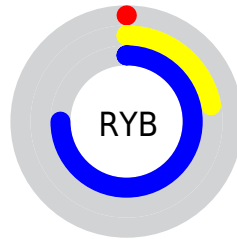

- Red (0%)
- Yellow (22%)
- Blue (75%)