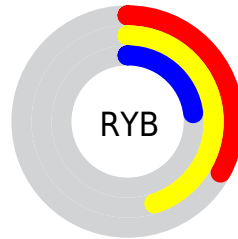

- Red (33%)
- Yellow (45%)
- Blue (23%)