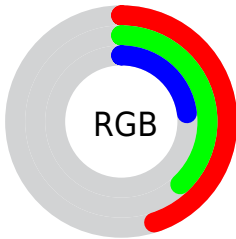

Distribution

- Red (45%)
- Green (38%)
- Blue (23%)