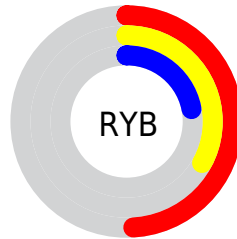

- Red (49%)
- Yellow (33%)
- Blue (22%)