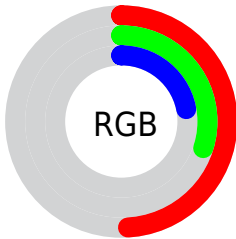

Distribution

- Red (49%)
- Green (30%)
- Blue (22%)