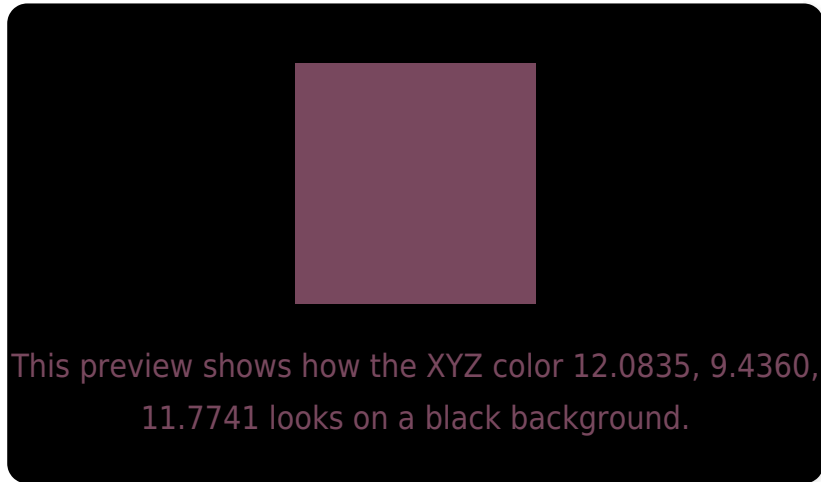

## White Background

This preview shows how the XYZ color 12.0835, 9.4360, 11.7741 looks on a white background.

# Black Background