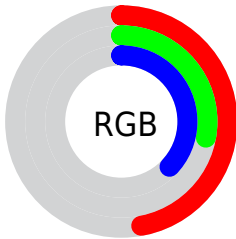

Distribution

- Red (47%)
- Green (28%)
- Blue (37%)