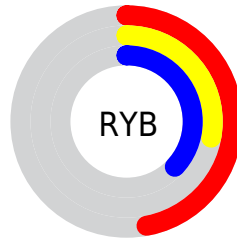

- Red (47%)
- Yellow (28%)
- Blue (37%)