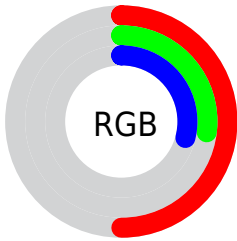

Distribution

- Red (50%)
- Green (27%)
- Blue (29%)