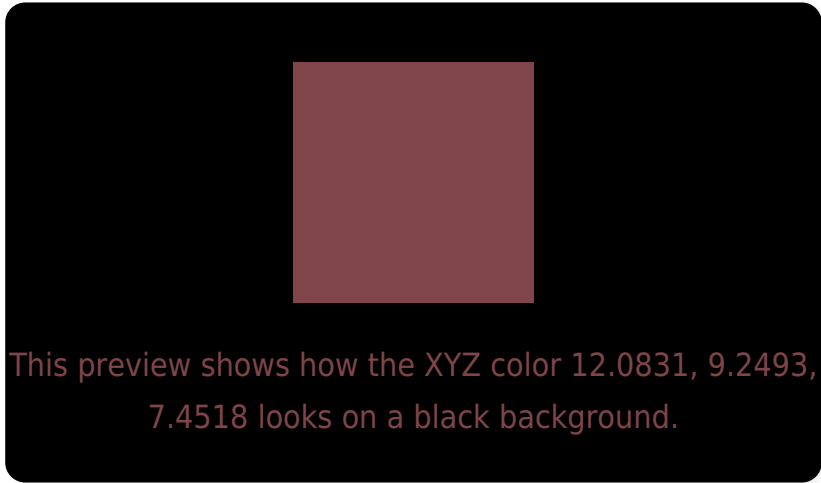

## White Background

This preview shows how the XYZ color 12.0831, 9.2493, 7.4518 looks on a white background.

# Black Background