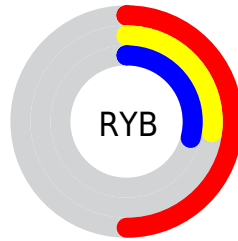

- Red (50%)
- Yellow (27%)
- Blue (29%)