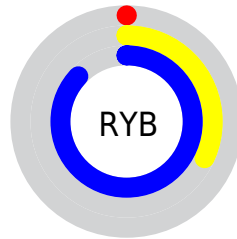

- Red (0%)
- Yellow (32%)
- Blue (87%)