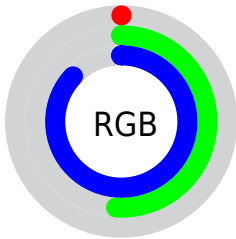

Distribution

- Red (0%)
- Green (51%)
- Blue (87%)