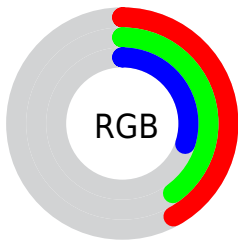

Distribution

- Red (42%)
- Green (40%)
- Blue (30%)