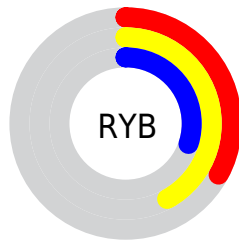

- Red (33%)
- Yellow (42%)
- Blue (30%)