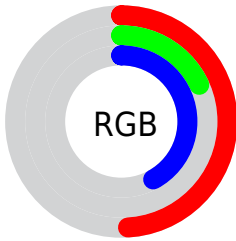

Distribution

- Red (49%)
- Green (18%)
- Blue (42%)