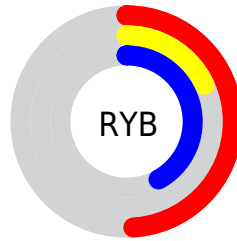

- Red (49%)
- Yellow (18%)
- Blue (42%)