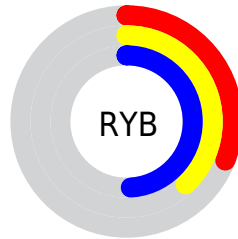

- Red (31%)
- Yellow (38%)
- Blue (49%)