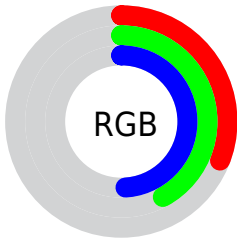

Distribution

- Red (31%)
- Green (42%)
- Blue (49%)