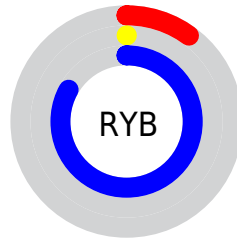

- Red (10%)
- Yellow (0%)
- Blue (83%)