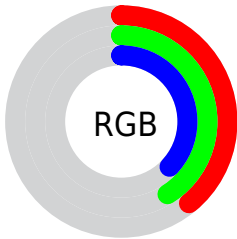

Distribution

Red (39%)

Green (41%)

Blue (37%)