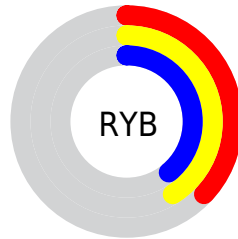

A 20% lighter version of the original color is **29.6850, 32.3699, 31.0690**, and **3.5148, 3.9964, 3.3824** is the 20% darker color. If you saturate the color by 10%, you get **11.3755, 13.1810, 10.2300**, and if you desaturate by 10%, it is **13.3753, 14.1030, 15.2478**.

# Distribution

Red (39%)

Green (41%)

Blue (37%)

Red (37%)

Yellow (41%)

Blue (39%)

Cyan (5%)