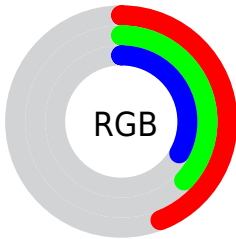

Distribution

- Red (44%)
- Green (37%)
- Blue (33%)