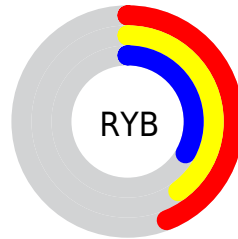

- Red (44%)
- Yellow (40%)
- Blue (33%)