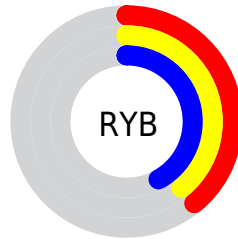

# Details

The XYZ color **12.3189, 12.6736, 15.4326** is a dark color, and the websafe version is hex **666666**. A complement of this color would be **13.2322, 14.2124, 13.8508**, and the grayscale version is **12.1313, 12.7630, 13.8989**.

A 20% lighter version of the original color is **29.7546, 30.8263, 36.2801**, and **3.5307, 3.6189, 4.6501** is the 20% darker color. If you saturate the color by 10%, you get **10.4303, 10.3061, 15.0754**, and if you desaturate by 10%, it is **14.4522, 15.3637, 15.8396**.

# Distribution

Red (39%)

Green (39%)

Blue (42%)

Red (39%)

Yellow (39%)

Blue (42%)

Cyan (6%)