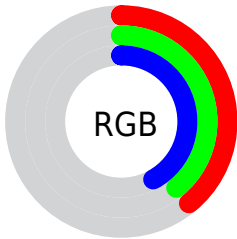

Distribution

Red (39%)

Green (39%)

Blue (42%)