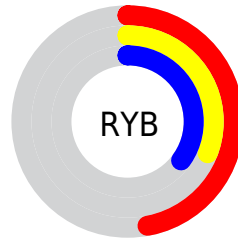

- Red (47%)
- Yellow (31%)
- Blue (35%)