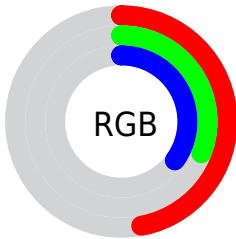

Distribution

- Red (47%)
- Green (31%)
- Blue (35%)