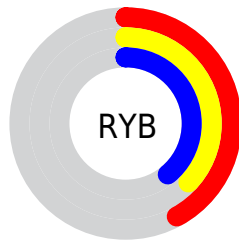

- Red (42%)
- Yellow (37%)
- Blue (39%)