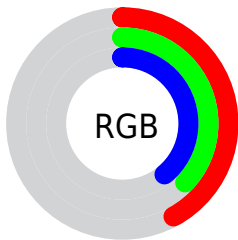

Distribution

- Red (42%)
- Green (37%)
- Blue (39%)