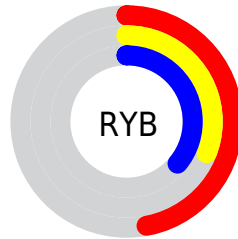

- Red (47%)
- Yellow (31%)
- Blue (36%)