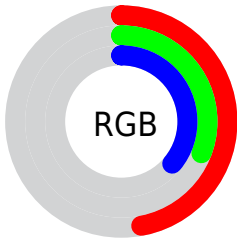

Distribution

- Red (47%)
- Green (31%)
- Blue (36%)