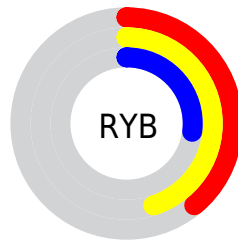

- Red (39%)
- Yellow (45%)
- Blue (27%)