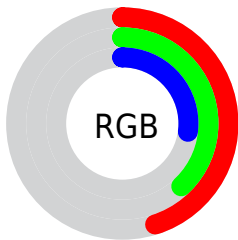

Distribution

- Red (45%)
- Green (38%)
- Blue (27%)