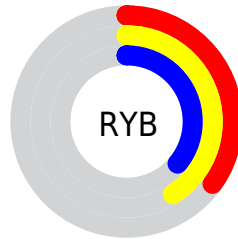

- Red (35%)
- Yellow (41%)
- Blue (36%)