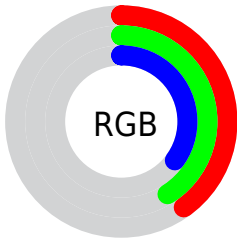

Distribution

- Red (40%)
- Green (41%)
- Blue (35%)