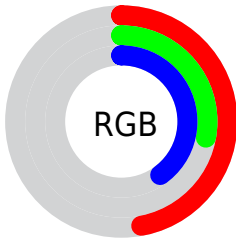

Distribution

- Red (47%)
- Green (28%)
- Blue (40%)