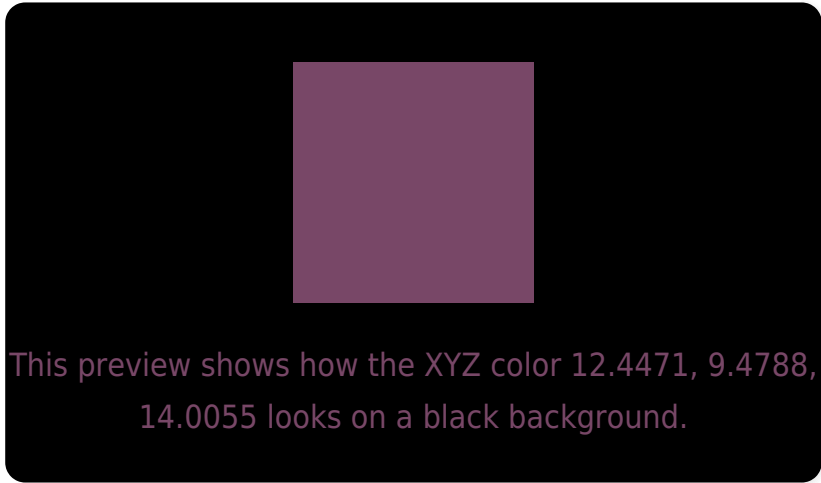

## White Background

This preview shows how the XYZ color 12.4471, 9.4788, 14.0055 looks on a white background.

# Black Background