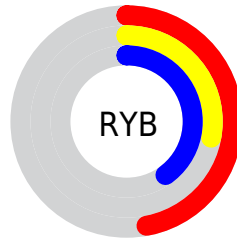

- Red (47%)
- Yellow (28%)
- Blue (40%)