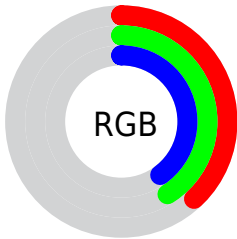

Distribution

- Red (38%)
- Green (41%)
- Blue (40%)