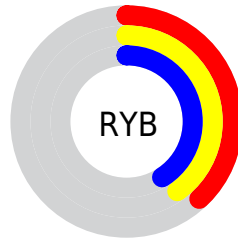

- Red (38%)
- Yellow (40%)
- Blue (41%)