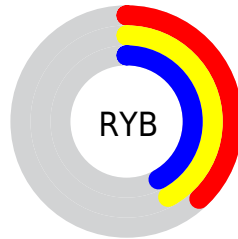

Details

The XYZ color **12.4524, 13.9751, 13.3504** is a dark color, and the websafe version is hex **666666**. A complement of this color would be **12.8728, 12.6754, 15.6787**, and the grayscale version is **12.9454, 13.6195, 14.8317**.

A 20% lighter version of the original color is **29.9666, 32.9814, 32.8036**, and **3.6296, 4.2008, 3.7515** is the 20% darker color. If you saturate the color by 10%, you get **11.0095, 13.2855, 10.8518**, and if you desaturate by 10%, it is **14.0884, 14.7573, 16.2100**.

Distribution

Red (38%)

Green (42%)

Blue (38%)

Red (38%)

Yellow (42%)

Blue (42%)

Cyan (8%)