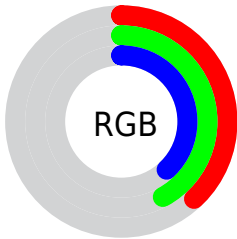

Distribution

Red (38%)

Green (42%)

Blue (38%)