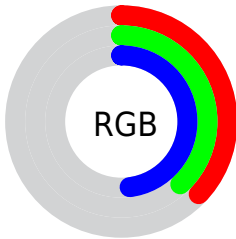

Distribution

Red (37%)

Green (38%)

Blue (48%)