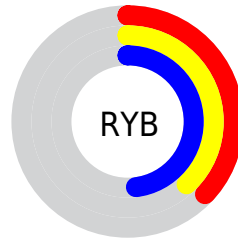

# Details

The XYZ color **12.4773, 12.2287, 20.4416** is a dark color, and the websafe version is hex **666699**. A complement of this color would be **17.1935, 18.9561, 13.5794**, and the grayscale version is **11.7771, 12.3904, 13.4931**.

A 20% lighter version of the original color is **29.9694, 29.8034, 45.2474**, and **3.5956, 3.4040, 6.9461** is the 20% darker color. If you saturate the color by 10%, you get **10.2975, 9.6182, 20.0528**, and if you desaturate by 10%, it is **15.0229, 15.2707, 20.8948**.

# Distribution

Red (37%)

Green (38%)

Blue (48%)

Red (37%)

Yellow (38%)

Blue (48%)

Cyan (23%)