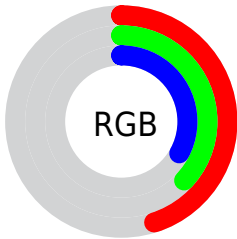

Distribution

- Red (45%)
- Green (37%)
- Blue (33%)