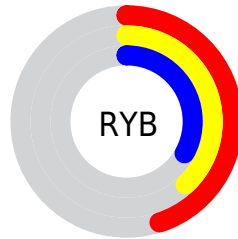

- Red (45%)
- Yellow (38%)
- Blue (33%)