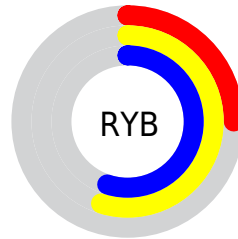

A 20% lighter version of the original color is **29.8319, 44.0044, 22.5442**, and **3.7354, 7.3440, 1.6361** is the 20% darker color. If you saturate the color by 10%, you get **11.3394, 19.9220, 6.1426**, and if you desaturate by 10%, it is **13.9372, 21.1698, 10.3917**.

# Distribution

Red (25%)

Green (55%)

Blue (25%)

Red (25%)

Yellow (55%)

Blue (55%)

Cyan (55%)