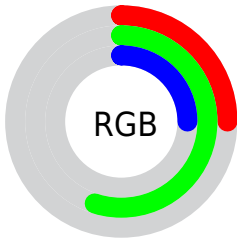

Distribution

Red (25%)

Green (55%)

Blue (25%)