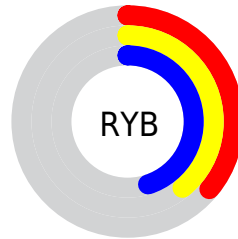

# Details

The XYZ color **12.4585, 13.4137, 18.1521** is a dark color, and the websafe version is hex **666666**. A complement of this color would be **13.8525, 14.1183, 12.1207**, and the grayscale version is **12.5280, 13.1804, 14.3535**.

A 20% lighter version of the original color is **29.8517, 31.9835, 41.1593**, and **3.6030, 3.9123, 5.8755** is the 20% darker color. If you saturate the color by 10%, you get **10.8602, 11.7949, 17.9241**, and if you desaturate by 10%, it is **14.2682, 15.1958, 18.4009**.

# Distribution

Red (36%)

Green (41%)

Blue (45%)

Red (36%)

Yellow (39%)

Blue (45%)

Cyan (20%)